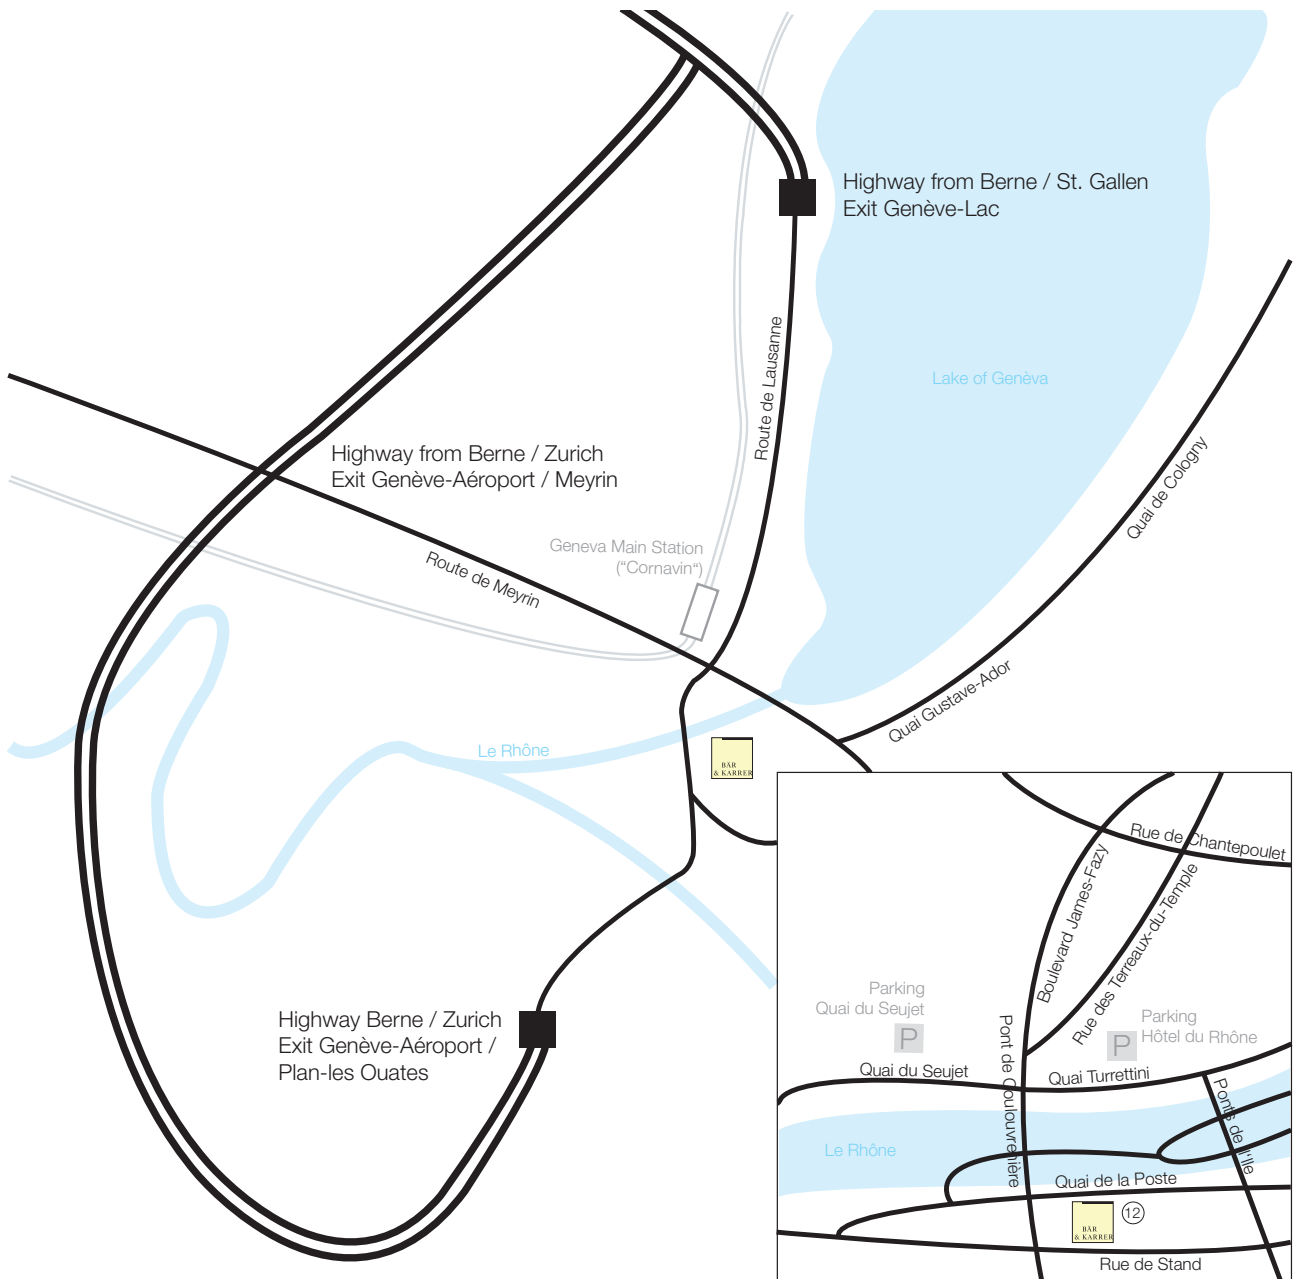

Bär & Karrer AG, Geneva Office

12, quai de la Poste
CH-1211 Genève 11

Phone: +41 58 261 57 00
Fax: +41 58 261 57 01
E-Mail: geneva@baerkarrer.ch

Journey by train:

From Geneva Main Station ("Cornavin"), take tram no. 13 (direction "Palettes") or 16 (direction "Moillesulaz") and get off at "Stand" (second stop). Then walk 50m upstream along the "Quai de la Poste". Our offices are located in the post office building on the 2nd floor. The entrance is located on the riverside of the building.

Journey by airplane:

From Cointrin Airport, take bus no. 10 (direction "Onex-Cité") and get off at "Stand". Our offices are located on the second floor of the post office building, directly opposite the bus stop. The entrance is located on the riverside of the building.

Journey by car:

Please follow the indications set out in the small detailed map above. Public parking spaces are available at the "Quai du Seujet" and at the "Hôtel du Rhône". Our offices are located in the post office building on the 2nd floor. The entrance is located on the riverside of the building.